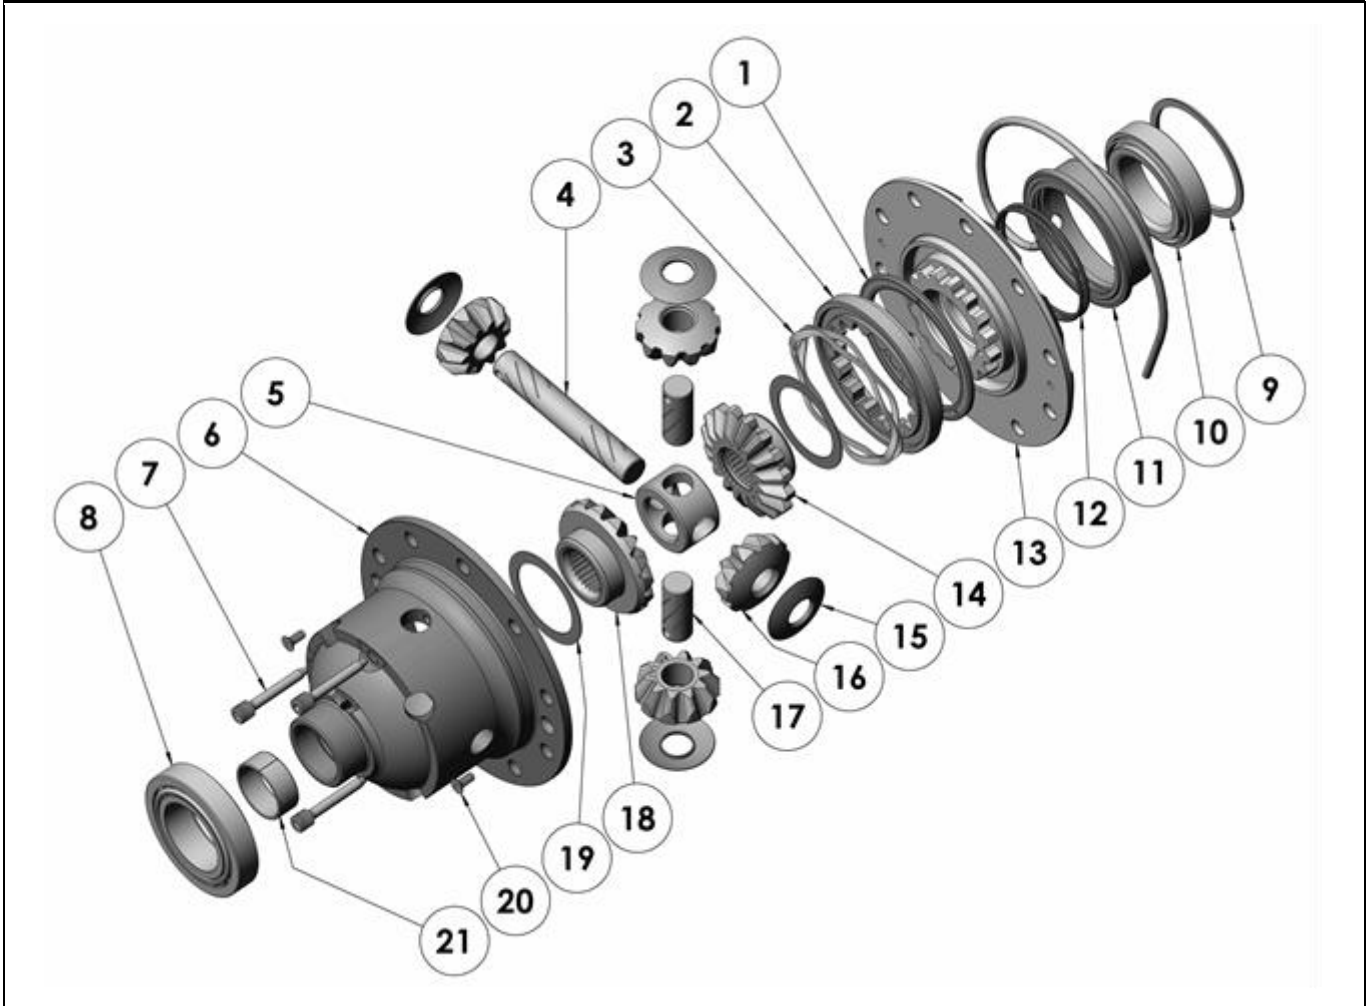

RD110

MITSUBISHI IFS,28 SPL

PARTS LIST

ITEM #	QTY	DESCRIPTION	PART #	NOTES
1	1	BONDED SEAL	160701SP	
2	1	CLUTCH GEAR & WAVESPRING KIT	050902SP	
3	1	WAVESPRING	150702SP	
4	1	LONG CROSS SHAFT	061302SP	
5	1	SPIDER BLOCK	070503SP	
6	1	DIFFERENTIAL CASE	013107SP	
7	1	RETAINING PIN SET (PK OF 4)	120601SP	
8	1	TAPERED ROLLER BEARING	NOT SUPPLIED	
9	1	SHIM KIT	SHK008	
*	1	MASTER SHIM	150320	
10	1	TAPERED ROLLER BEARING	160117	2
11	1	SEAL HOUSING KIT	081701SP	
12	1	SEAL HOUSING O-RINGS (PK OF 2)	160251-2	1
13	1	FLANGE CAP KIT	028507SP	
14	1	SPLINED SIDE GEAR	SEE NOTE	3
15	4	PINION THRUST WASHER	SEE NOTE	4
16	4	PINION GEAR	SEE NOTE	3
17	2	SHORT CROSS SHAFT	061402SP	
18	1	SIDE GEAR	SEE NOTE	3
19	2	SIDE GEAR THRUST WASHER	SEE NOTE	4
20	1	COUNTERSUNK SCREW (PK OF 2)	200213SP	
21	1	ANTI-FRICTION BUSHING (PTFE)	160803SP	
*	1	AIR LINE (6mm DIA X 6m LONG)	170314	5
*	1	BULKHEAD FITTING KIT (BANJO TYPE)	170114	5
*	1	SOLENOID VALVE (12V)	180103	
*	1	CABLE TIE (PK OF 25)	180305	
*	1	SWITCH FR LOCKER	180223	
*	1	OPERATING & SERVICE MANUAL	210200	
*	1	INSTALLATION GUIDE	2102110	

* *Not illustrated in exploded view*

NOTES

- 1 For replacement O-rings use only BS149 Viton 75.
- 2 For replacement bearing use Timken part # LM503349 / LM503310.
- 3 Available only as complete 6 gear set # 728J051
- 4 Available only as complete thrust washer kit #730J01
- 5 All diffs produced before serial #17070001 came with 5mm air connection system. For information contact ARB.
- Spare axle retaining clips may be required (not supplied) to refit CV shafts.

RD110

MITSUBISHI IFS,28 SPL

EXPLODED DIAGRAM**SPECIFICATIONS**

Axle Spline	28 tooth, Ø28.8mm [1.13"]
Ratio Supported	All
Ring Gear ID	124.0mm [4.88"]
Ring Gear Bolts	10 bolts on Ø150mm [5.91"]
Ring Gear Torque	85Nm [63 ft-lb]
Backlash	0.13-0.18mm [0.005-0.007"]
Bearing Cap Torque	60Nm [44 ft-lb]