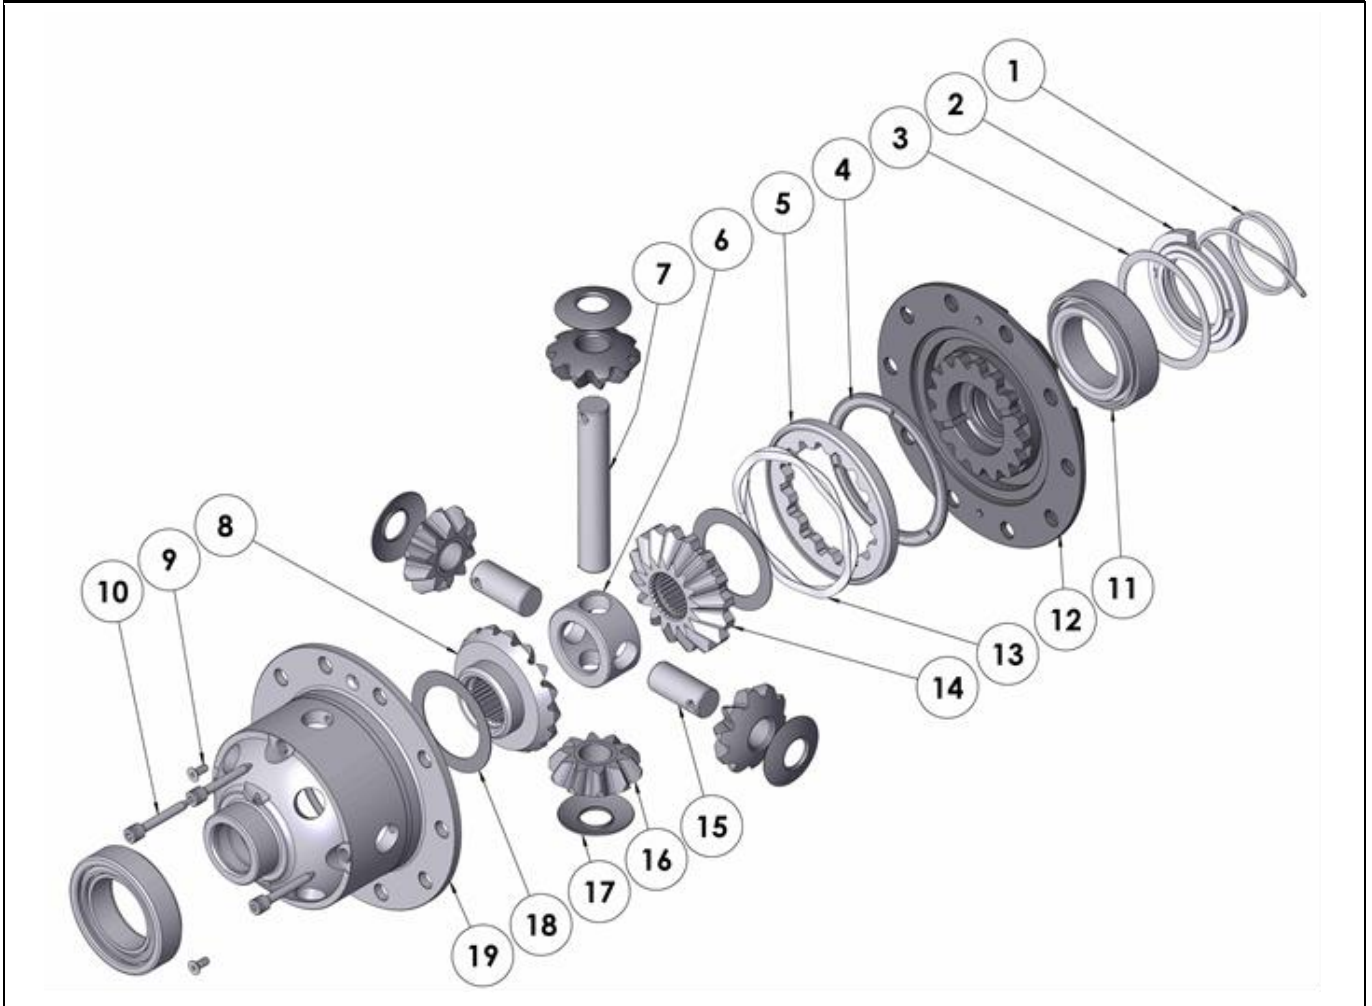

RD131

Toyota 8" IFS,50mm BRNG

PARTS LIST

ITEM #	QTY	DESCRIPTION	PART #	NOTES
01	1	SEAL HOUSING O-RINGS (PK OF 2)	160207-2	1
02	1	SEAL HOUSING KIT	081806SP	
03	1	SHIM KIT	SHK009	
*	1	MASTER SHIM	150352	
04	1	BONDED SEAL	160702SP	
05	1	CLUTCH GEAR & WAVESPRING KIT	050906SP	
06	1	SPIDER BLOCK	070201SP	
07	1	LONG CROSS SHAFT	060204SP	
08	1	SIDE GEAR	SEE NOTE	2
09	1	COUNTERSUNK SCREW (PK OF 2)	200213SP	
10	1	RETAINING PIN SET (PK OF 4)	120601SP	
11	2	TAPERED ROLLER BEARING	NOT SUPPLIED	
12	1	FLANGE CAP KIT	027310SP	
13	1	WAVESPRING	150706SP	
14	1	SPLINED SIDE GEAR	SEE NOTE	2
15	2	SHORT CROSS SHAFT	060403SP	
16	4	PINION GEAR	SEE NOTE	2
17	4	PINION THRUST WASHER	SEE NOTE	3
18	2	SIDE GEAR THRUST WASHER	SEE NOTE	3
19	1	DIFFERENTIAL CASE	013010SP	
*	1	BULKHEAD FITTING KIT (BANJO TYPE)	170114	4
*	1	AIR LINE (6mm DIA X 6m LONG)	170314	4
*	1	SOLENOID VALVE (12V)	180103	
*	1	SWITCH FR LOCKER	180223	
*	1	CABLE TIE (PK OF 25)	180305	
*	1	OPERATING & SERVICE MANUAL	210200	
*	1	INSTALLATION GUIDE	2102131	

* *Not illustrated in exploded view*

NOTES

- 1 For replacement O-rings use only BS136 Viton 75.
- 2 Available only as complete 6 gear set # 728H111
- 3 Available only as complete thrust washer kit #730H01
- 4 All diffs produced before serial #17070001 came with 5mm air connection system. For information contact ARB.
- Spare axle retaining clips may be required (not supplied) to refit CV shafts.
- For 8" IFS with 58mm carrier bearings & 34 spline shafts refer to RD141 ([Section 2.141](#)).
- For 8" IFS with 53mm carrier bearings refer to RD111 ([Section 2.111](#)) or RD121 ([Section 2.121](#)).

RD131

Toyota 8" IFS, 50mm BRNG

EXPLODED DIAGRAM

SPECIFICATIONS

Axle Spline	30 tooth, Ø33.0mm [1.30"]
Ratio Supported	All
Ring Gear ID	126.0mm [4.96"]
Ring Gear OD	203mm [8.0"]
Ring Gear Bolts	10 bolts on Ø160mm [6.30"]
Ring Gear Torque	96Nm [71 ft-lb]
Backlash	0.13-0.18mm [0.005-0.007"]
Bearing Cap Torque	85Nm [63 ft-lb]