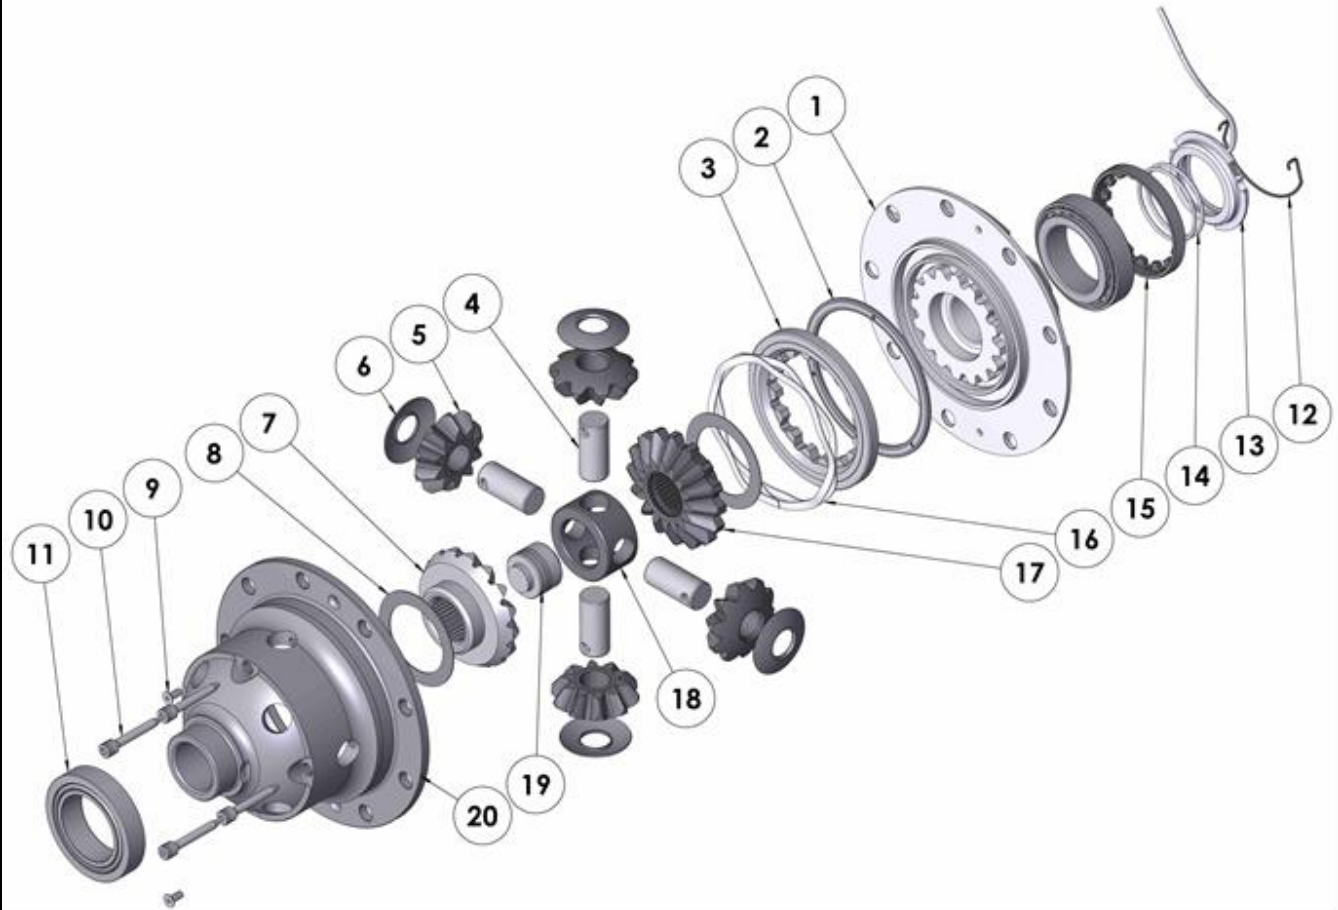

RD136

Nissan H233B,31 SPL

PARTS LIST

ITEM #	QTY	DESCRIPTION	PART #	NOTES
01	1	FLANGE CAP KIT	027314SP	
02	1	BONDED SEAL	160703SP	
03	1	CLUTCH GEAR & WAVESPRING KIT	050904SP	
04	4	SHORT CROSS SHAFT	060403SP	
05	4	PINION GEAR	SEE NOTE	3
06	4	PINION THRUST WASHER	SEE NOTE	4
07	1	SIDE GEAR	SEE NOTE	3
08	2	SIDE GEAR THRUST WASHER	SEE NOTE	4
09	1	COUNTERSUNK SCREW (PK OF 2)	200213SP	
10	1	RETAINING PIN SET (PK OF 4)	120601SP	
11	-	TAPERED ROLLER BEARING	NOT SUPPLIED	2
12	1	SEAL HOUSING RETAINING CLIP	150601SP	
13	1	SEAL HOUSING KIT	081901SP	
14	1	SEAL HOUSING O-RINGS (PK OF 2)	160207-2	1
15	1	ADJUSTER NUT	100102SP	
16	1	WAVESPRING	150704SP	
17	1	SPLINED SIDE GEAR	SEE NOTE	3
18	1	SPIDER BLOCK	070201SP	
19	1	THRUST BLOCK	110502SP	
20	1	DIFFERENTIAL CASE	013014SP	
*	9	RING GEAR BOLT SPACERS	4581061	
*	1	BULKHEAD FITTING KIT (BANJO TYPE)	170114	5
*	1	AIR LINE (6mm DIA X 6m LONG)	170314	5
*	1	SOLENOID VALVE (12V)	180103	
*	1	SWITCH FR OR RR LOCKER	180225	
*	1	CABLE TIE (PK OF 25)	180305	
*	1	OPERATING & SERVICE MANUAL	210200	
*	1	INSTALLTION GUIDE	2102136	

* *Not illustrated in exploded view*

NOTES

- 1 For replacement O-rings use only BS136 Viton 75.
- 2 For replacement Bearing use Timken Bearing #32010X (ARB# 160116).
- 3 Available only as complete 6 gear set # 728H151
- 4 Available only as complete thrust washer kit #730H01
- 5 All diffs produced before serial #17070001 came with 5mm air connection system. For information contact ARB.
- Refer to seal housing set-up tech note ([Sec. 5.2](#)).
- Refer to pinion modification tech note ([Sec. 5.6](#)).

RD136

Nissan H233B,31 SPL

EXPLODED DIAGRAM

SPECIFICATIONS

Axle Spline	31 tooth, Ø32mm [1.26"]
Ratio Supported	All
Ring Gear ID	146.0mm [5.75"]
Ring Gear Bolt Size	12mm
Ring Gear Bolts	9 bolts on Ø176mm [6.93"]
Ring Gear Torque	142Nm [105 ft-lb]
Backlash	0.15-0.20mm [0.006-0.008"]
Bearing Cap Torque	99Nm [73 ft-lb]