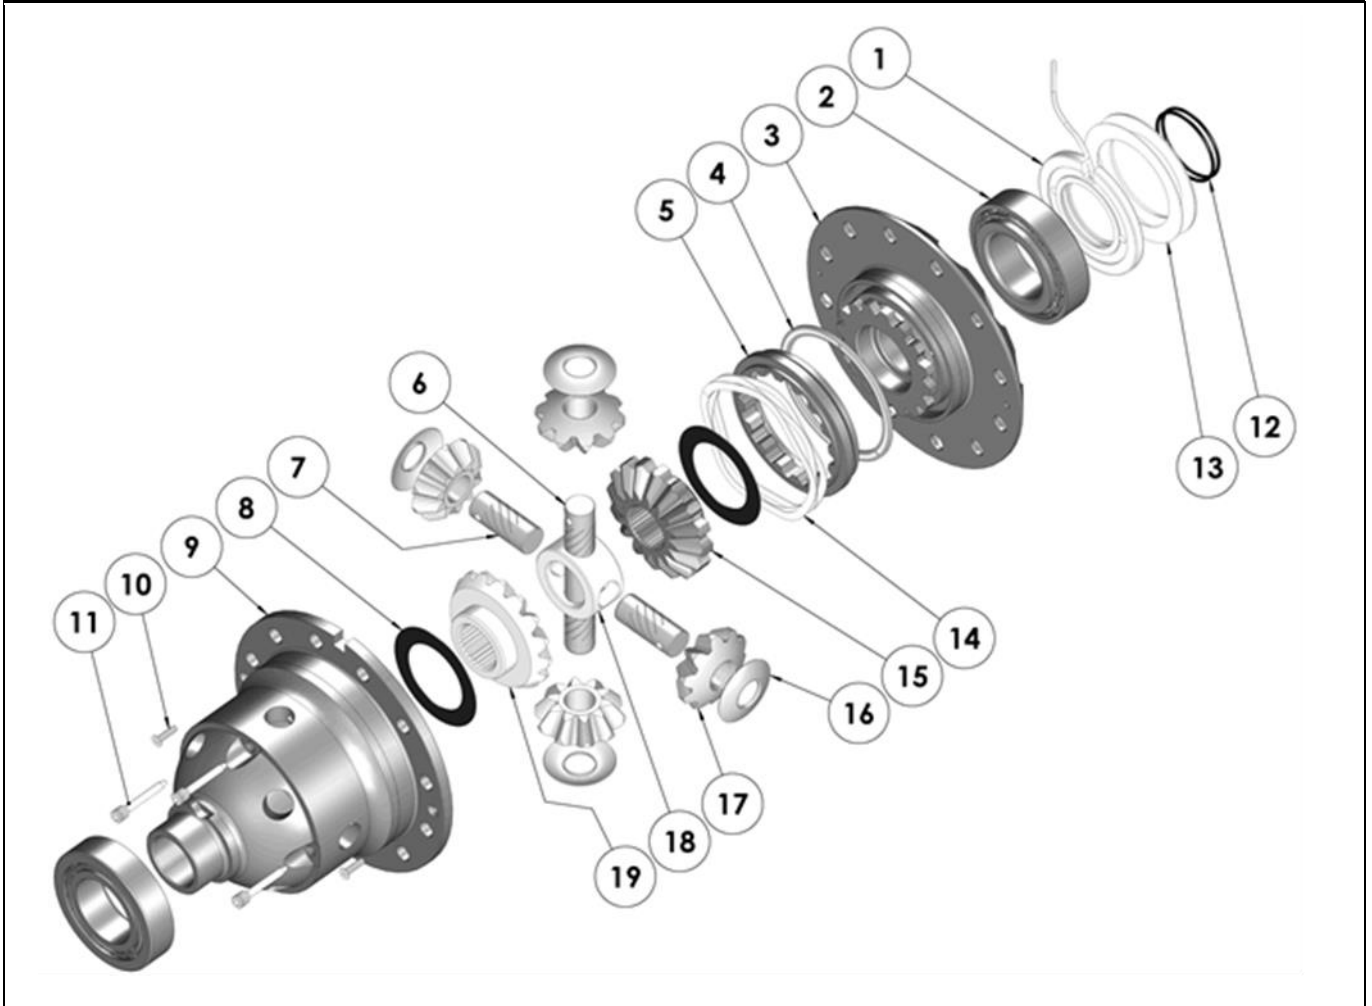

### PARTS LIST

ITEM #	QTY	DESCRIPTION	PART #	NOTES
01	1	SEAL HOUSING KIT	081813SP	
02	-	TAPERED ROLLER BEARING	NOT SUPPLIED	
03	1	FLANGE CAP KIT	027324SP	
04	1	BONDED SEAL	160702SP	
05	1	CLUTCH GEAR & WAVESPRING KIT	050906SP	
06	1	LONG CROSS SHAFT	060204SP	
07	2	SHORT CROSS SHAFT	060403SP	
08	2	SIDE GEAR THRUST WASHER	SEE NOTE	3
09	1	DIFFERENTIAL CASE	013024SP	
10	1	COUNTERSUNK SCREW (PK OF 2)	200213SP	
11	1	RETAINING PIN SET (PK OF 4)	120601SP	
12	1	SEAL HOUSING O-RINGS (PK OF 2)	160207-2	1
13	1	SHIM KIT	SHK005	
14	1	WAVESPRING	150706SP	
15	1	SPLINED SIDE GEAR	SEE NOTE	2
16	4	PINION THRUST WASHER	SEE NOTE	3
17	4	PINION GEAR	SEE NOTE	2
18	1	SPIDER BLOCK	070201SP	
19	1	SIDE GEAR	SEE NOTE	2
*	1	BULKHEAD FITTING KIT (BANJO TYPE)	170114	4
*	1	AIR LINE (6mm DIA X 6m LONG)	170314	4
*	1	SOLENOID VALVE (12V)	180103	
*	1	SWITCH RR LOCKER	180224	
*	1	CABLE TIE (PK OF 25)	180305	
*	1	OPERATING & SERVICE MANUAL	210200	
*	1	INSTALLATION GUIDE	2102155	

\* *Not illustrated in exploded view*

### NOTES

- 1 For replacement O-rings use only BS136 Viton 75.
- 2 Available only as complete 6 gear set # 728H221
- 3 Available only as complete thrust washer kit #730H01
- 4 All diffs produced before serial #17070001 came with 5mm air connection system. For information contact ARB.
- For 31 spline live axle models, please refer to RD154 ([Section 2.154](#))

### SPECIFICATIONS

Axle Spline	33 tooth, Ø35.77mm [1.41"]
Ratio Supported	All
Ring Gear ID	144.97mm [5.71"]
Ring Gear OD	241.3mm [9.5"]
Ring Gear Bolts	12 bolts on Ø175mm [6.89"]
Ring Gear Torque	152Nm [112 ft-lb]
Backlash	0.13-0.18mm [0.005-0.007"]
Bearing Cap Torque	74Nm [55 ft-lb]