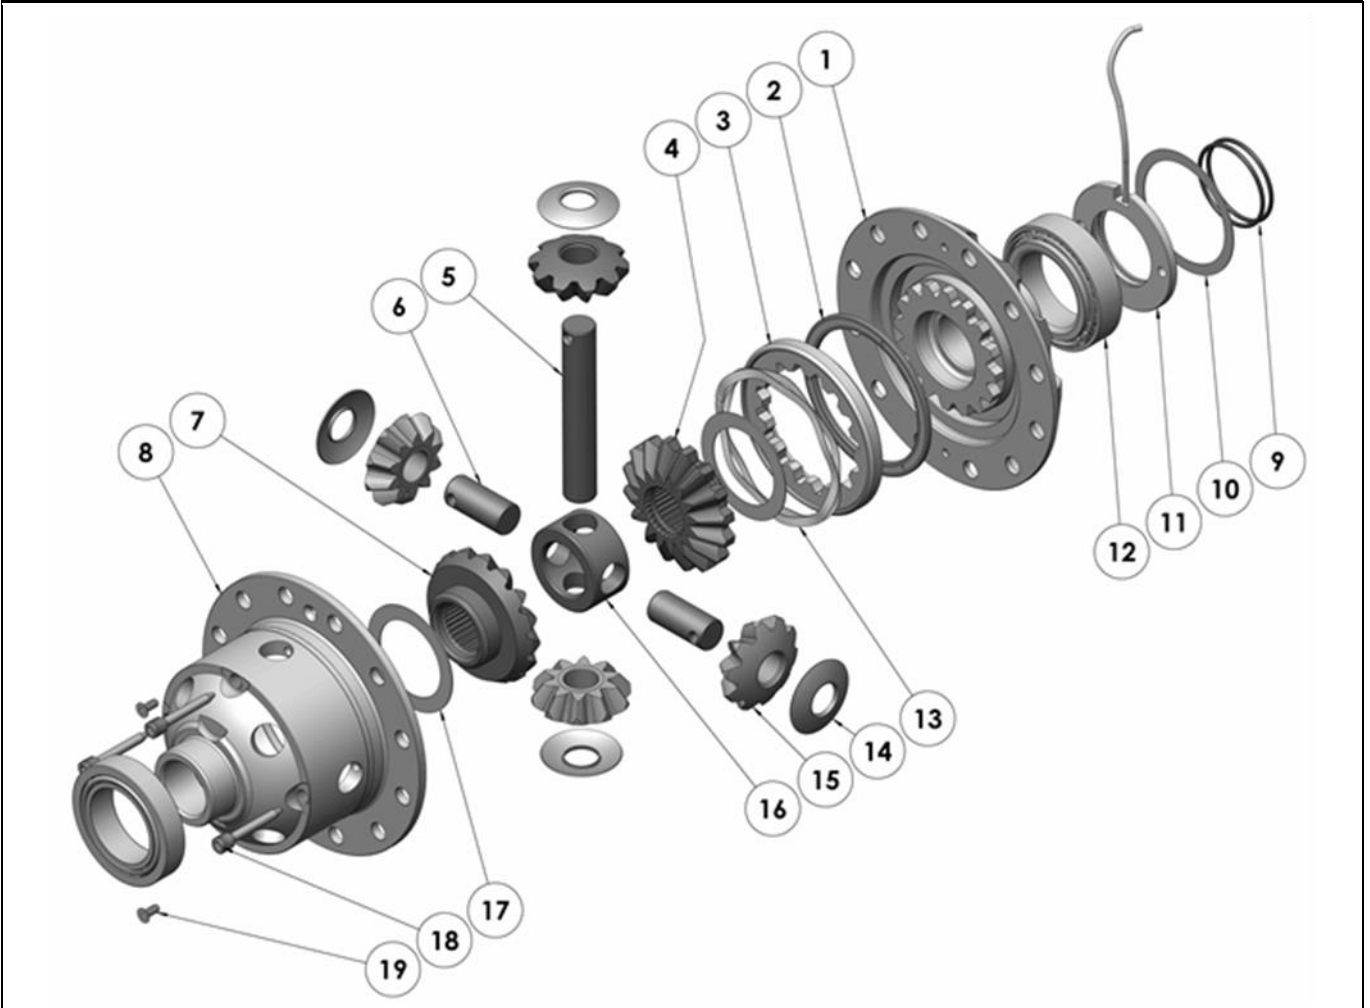

RD193

Toyota 8" RR, 12 bolt RG, shim adjusted

PARTS LIST

ITEM #	QTY	DESCRIPTION	PART #	NOTES
01	1	FLANGE CAP KIT	027328SP	
02	1	BONDED SEAL	160702SP	
03	1	CLUTCH GEAR & WAVESPRING KIT	050906SP	
04	1	SPLINED SIDE GEAR	SEE NOTE	2
05	1	LONG CROSS SHAFT	060204SP	
06	2	SHORT CROSS SHAFT	060403SP	
07	1	SIDE GEAR	SEE NOTE	2
08	1	DIFFERENTIAL CASE	013028SP	
09	1	SEAL HOUSING O-RINGS (PK OF 2)	160207-2	1
10	1	SHIM KIT	SHK009	
*	1	MASTER SHIM	150305	
11	1	SEAL HOUSING KIT	081814SP	
12	1	TAPERED ROLLER BEARING	NOT SUPPLIED	
13	1	WAVESPRING	150706SP	
14	4	PINION THRUST WASHER	SEE NOTE	3
15	4	PINION GEAR	SEE NOTE	2
16	1	SPIDER BLOCK	070201SP	
17	2	SIDE GEAR THRUST WASHER	SEE NOTE	3
18	1	RETAINING PIN SET (PK OF 4)	120601SP	
19	1	COUNTERSUNK SCREW (PK OF 2)	200213SP	
*	1	BULKHEAD FITTING KIT (BANJO TYPE)	170114	4
*	1	AIR LINE (6mm DIA X 6m LONG)	170314	4
*	1	SOLENOID VALVE (12V)	180103	
*	1	SWITCH RR LOCKER	180224	
*	1	CABLE TIE (PK OF 25)	180305	
*	1	OPERATING & SERVICE MANUAL	210200	
*	1	INSTALLATION GUIDE	2102193	

* *Not illustrated in exploded view*

NOTES

- 1 For replacement O-rings use only BS136 Viton 75.
- 2 Available only as complete 6 gear set # 728H111
- 3 Available only as complete thrust washer kit #730H01
- 4 All diffs produced before serial #17070001 came with 5mm air connection system. For information contact ARB.
- For 8" Toyota adjuster nut pre-loaded rear refer to RD132 ([Section 2.132](#)).

RD193

Toyota 8" RR, 12 bolt RG, shim adjusted

EXPLODED DIAGRAM

SPECIFICATIONS

Axle Spline	30 tooth, Ø33mm [1.31"]
Ratio Supported	All
Ring Gear ID	125.98mm [4.96"]
Ring Gear OD	207mm [8.15"]
Ring Gear Bolts	12 bolts on Ø160.0mm [6.30"]
Ring Gear Torque	95Nm [70 ft-lb]
Backlash	0.15-0.25mm [0.006-0.010"]
Bearing Cap Torque	95Nm [70 ft-lb]