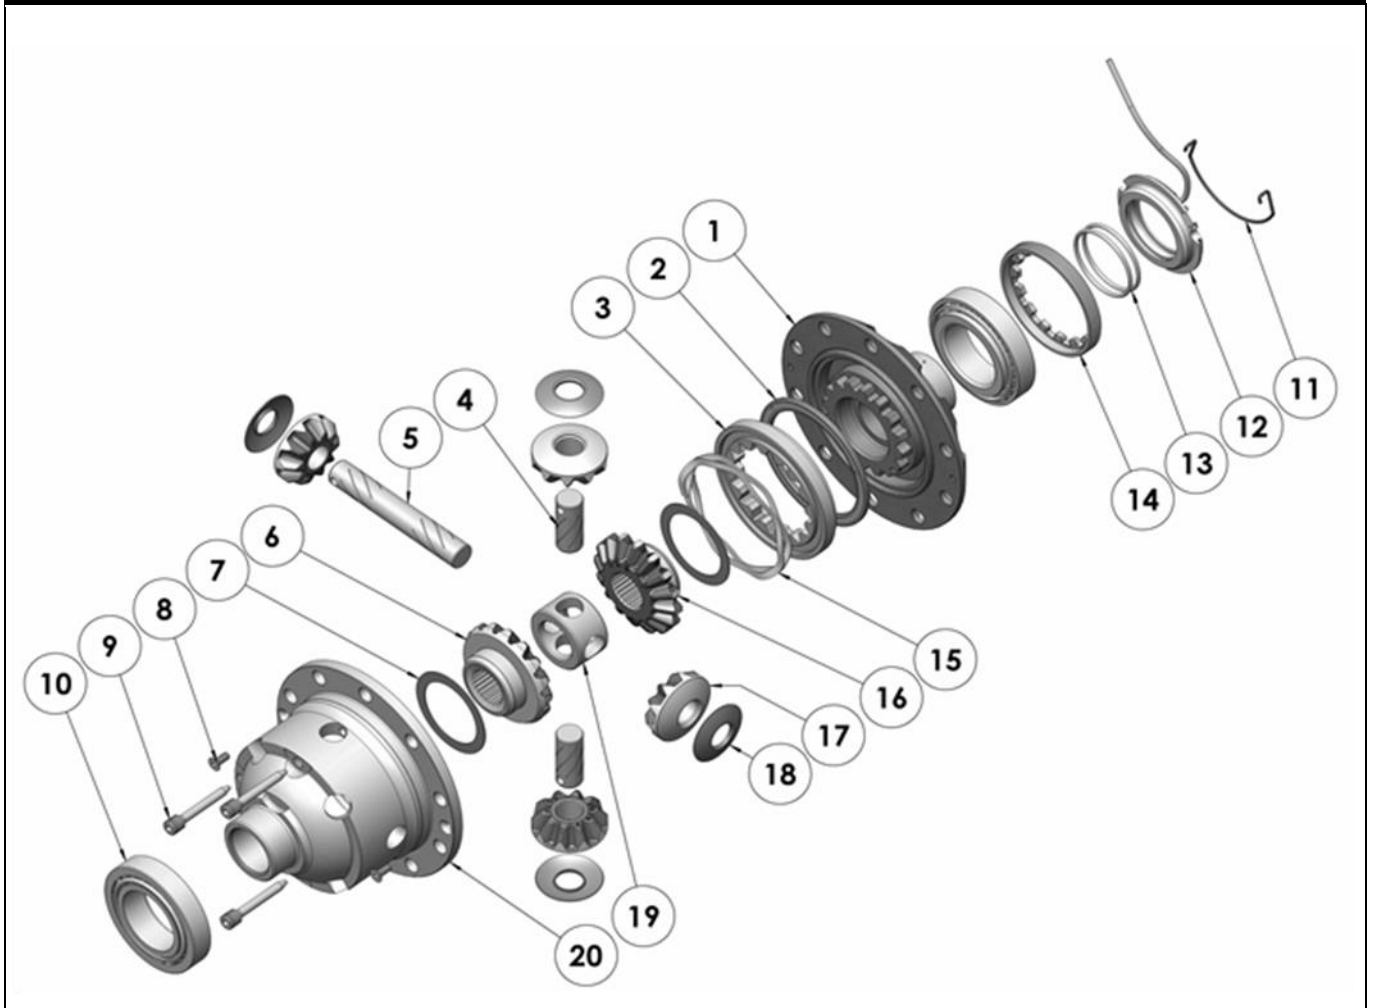

RD204

Suzuki Vitara,RR,26 SPL,10 bolt RG

PARTS LIST

ITEM #	QTY	DESCRIPTION	PART #	NOTES
01	1	FLANGE CAP KIT	028514SP	
02	1	BONDED SEAL	160701SP	
03	1	CLUTCH GEAR & WAVESPRING KIT	050902SP	
04	2	SHORT CROSS SHAFT	061402SP	
05	1	LONG CROSS SHAFT	061302SP	
06	1	SIDE GEAR	SEE NOTE	2
07	2	SIDE GEAR THRUST WASHER	SEE NOTE	3
08	1	COUNTERSUNK SCREW (PK OF 2)	200213SP	
09	1	RETAINING PIN SET (PK OF 4)	120601SP	
10	-	TAPERED ROLLER BEARING	NOT SUPPLIED	
11	1	SEAL HOUSING RETAINING CLIP	150601SP	
12	1	SEAL HOUSING KIT	081902SP	
13	1	SEAL HOUSING O-RINGS (PK OF 2)	160235-2	1
14	1	ADJUSTER NUT	100101SP	
15	1	WAVESPRING	150702SP	
16	1	SPLINED SIDE GEAR	SEE NOTE	2
17	4	PINION GEAR	SEE NOTE	2
18	4	PINION THRUST WASHER	SEE NOTE	3
19	1	SPIDER BLOCK	070503SP	
20	1	DIFFERENTIAL CASE	013114SP	
*	1	BULKHEAD FITTING KIT (BANJO TYPE)	170114	4
*	1	AIR LINE (6mm DIA X 6m LONG)	170314	4
*	1	SOLENOID VALVE (12V)	180103	
*	1	SWITCH RR LOCKER	180224	
*	1	CABLE TIE (PK OF 25)	180305	
*	1	OPERATING & SERVICE MANUAL	210200	
*	1	INSTALLATION GUIDE	2102204	

* *Not illustrated in exploded view*

NOTES

- 1 For replacement O-rings use only BS133 Viton 75.
- 2 Available only as complete 6 gear set # 728J081
- 3 Available only as complete thrust washer kit #730J01
- 4 All diffs produced before serial #17070001 came with 5mm air connection system. For information contact ARB.
- For seal housing set-up refer to tech note ([Section 5.2](#)).
- For 12 bolt RG model refer to RD209 ([Section 2.209](#))
- Suitable for use with ABS tone ring only on RD204 built 2013 onwards. Check the S/N.

RD204

Suzuki Vitara,RR,26 SPL,10 bolt RG

EXPLODED DIAGRAM

SPECIFICATIONS

Axle Spline	26 tooth, Ø27.4mm [1.08"]
Ratio Supported	All
Ring Gear ID	118.0mm [4.65"]
Ring Gear Bolts	10 bolts on Ø140mm [5.51"]
Ring Gear Torque	95Nm [70 ft-lb]
Backlash	0.13-0.18mm [0.005-0.007"]
Bearing Cap Torque	85Nm [63 ft-lb]