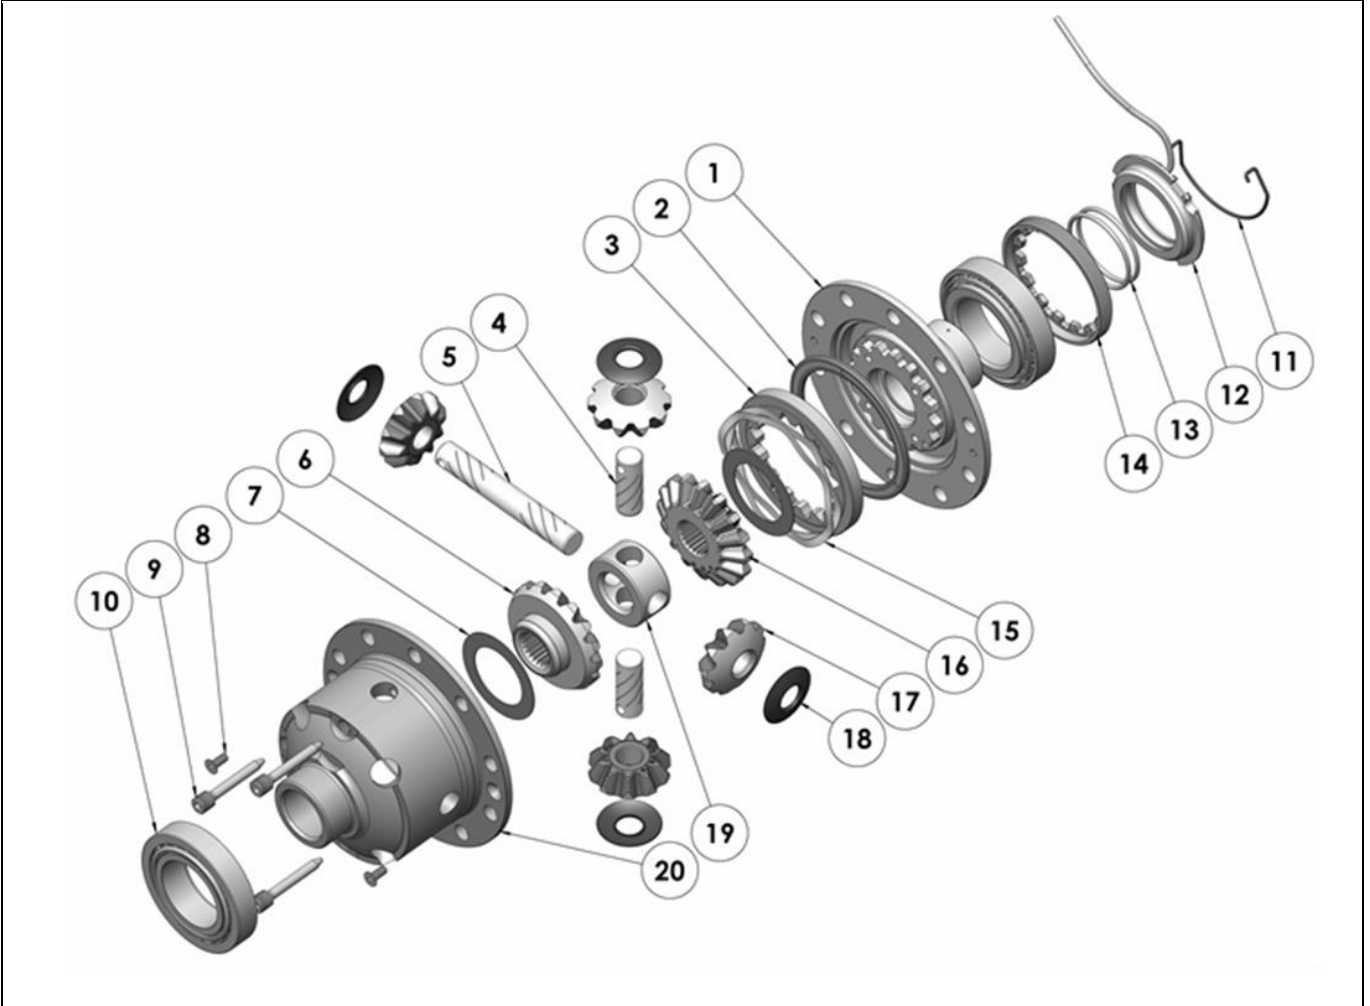

RD205

Suzuki,FR,22 SPL,10 bolt RG

PARTS LIST

ITEM #	QTY	DESCRIPTION	PART #	NOTES
01	1	FLANGE CAP KIT	028513SP	
02	1	BONDED SEAL	160701SP	
03	1	CLUTCH GEAR & WAVESPRING KIT	050908SP	
04	2	SHORT CROSS SHAFT	060309SP	
05	1	LONG CROSS SHAFT	060108SP	
06	1	SIDE GEAR	SEE NOTE	2
07	2	SIDE GEAR THRUST WASHER	SEE NOTE	3
08	1	COUNTERSUNK SCREW (PK OF 2)	200213SP	
09	1	RETAINING PIN SET (PK OF 4)	120601SP	
10	-	TAPERED ROLLER BEARING	NOT SUPPLIED	
11	1	SEAL HOUSING RETAINING CLIP	150601SP	
12	1	SEAL HOUSING KIT	081902SP	
13	1	SEAL HOUSING O-RINGS (PK OF 2)	160235-2	1
14	1	ADJUSTER NUT	100101SP	
15	1	WAVESPRING	150702SP	
16	1	SPLINED SIDE GEAR	SEE NOTE	2
17	4	PINION GEAR	SEE NOTE	2
18	4	PINION THRUST WASHER	SEE NOTE	3
19	1	SPIDER BLOCK	070702SP	
20	1	DIFFERENTIAL CASE	013113SP	
*	1	BULKHEAD FITTING KIT (BANJO TYPE)	170114	4
*	1	AIR LINE (6mm DIA X 6m LONG)	170314	4
*	1	SOLENOID VALVE (12V)	180103	
*	1	SWITCH FR LOCKER	180223	
*	1	CABLE TIE (PK OF 25)	180305	
*	1	OPERATING & SERVICE MANUAL	210200	
*	1	INSTALLATION GUIDE	2102205	

* *Not illustrated in exploded view*

NOTES

- 1 For replacement O-rings use only BS133 Viton 75.
- 2 Available only as complete 6 gear set # 728JA22
- 3 Available only as complete thrust washer kit #730JA01
- 4 All diffs produced before serial #17070001 came with 5mm air connection system. For information contact ARB.
- For seal housing set-up refer to tech note ([Section 5.2](#)).
- For 26 spline model refer to RD208 ([Section 2.208](#))

RD205

Suzuki,FR,22 SPL,10 bolt RG

EXPLODED DIAGRAM

SPECIFICATIONS

Axle Spline	22 tooth, Ø23.9mm [0.94"]
Ratio Supported	All
Ring Gear ID	108.0mm [4.25"]
Ring Gear Bolts	10 bolts on Ø130mm [5.12"]
Ring Gear Torque	95Nm [70 ft-lb]
Backlash	0.13-0.18mm [0.005-0.007"]
Bearing Cap Torque	60Nm [44 ft-lb]