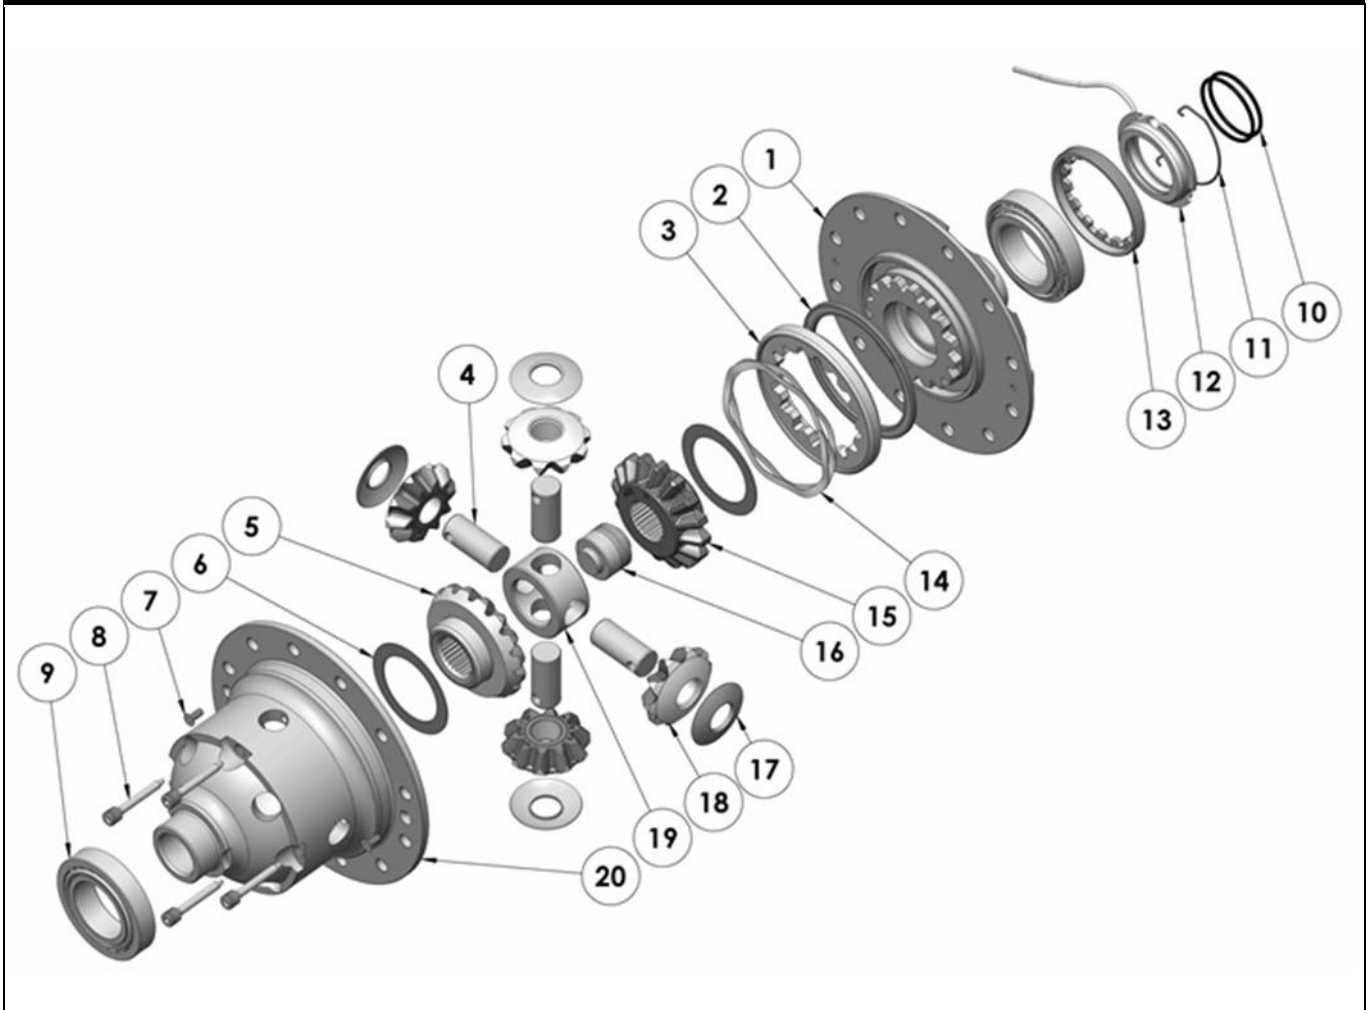

### PARTS LIST

ITEM #	QTY	DESCRIPTION	PART #	NOTES
01	1	FLANGE CAP KIT	027337SP	
02	1	BONDED SEAL	160702SP	
03	1	CLUTCH GEAR & WAVESPRING KIT	050906SP	
04	4	SHORT CROSS SHAFT	060403SP	
05	1	SIDE GEAR	SEE NOTE	2
06	2	SIDE GEAR THRUST WASHER	SEE NOTE	3
07	1	COUNTERSUNK SCREW (PK OF 2)	200213SP	
08	1	RETAINING PIN SET (PK OF 4)	120601SP	
09	2	TAPERED ROLLER BEARING	NOT SUPPLIED	
10	1	SEAL HOUSING O-RINGS (PK OF 2)	160235-2	1
11	1	SEAL HOUSING RETAINING CLIP	150601SP	
12	1	SEAL HOUSING KIT	081902SP	
13	1	ADJUSTER NUT	100101SP	
14	1	WAVESPRING	150706SP	
15	1	SPLINED SIDE GEAR	SEE NOTE	2
16	1	THRUST BLOCK	110504SP	
17	4	PINION GEAR THRUST WASHER	SEE NOTE	3
18	4	PINION GEAR	SEE NOTE	2
19	1	SPIDER BLOCK	070201SP	
20	1	DIFFERENTIAL CASE	013037SP	
*	1	BULKHEAD FITTING KIT (BANJO TYPE)	170114	4
*	1	AIR LINE (6mm DIA X 6m LONG)	170314	4
*	1	SOLENOID VALVE (12V)	180103	
*	1	SWITCH RR LOCKER	180224	
*	1	CABLE TIE (PK OF 25)	180305	
*	1	OPERATING & SERVICE MANUAL	210200	
*	1	INSTALLATION GUIDE	2102212	

\* *Not illustrated in exploded view*

### NOTES

- 1 For replacement O-rings use only BS133 Viton 75.
- 2 Available only as complete 6 gear set # 728H271
- 3 Available only as complete thrust washer kit #730H01
- 4 All diffs produced before serial #17070001 came with 5mm air connection system. For information contact ARB.
- For seal housing set-up refer to tech notes ([Section 5.2](#)).
- For the smaller 8" Mitsubishi 28 spline rear differential with 10 ring gear bolts refer to RD210 ([Section 2.210](#)).

### SPECIFICATIONS

Axle Spline	28 tooth, Ø30.5mm [1.20"]
Ratio Supported	All
Ring Gear ID	145.0mm [5.71"]
Ring Gear Bolts	12 bolts on Ø175mm [6.89"]
Ring Gear Torque	85Nm [63 ft-lb]
Backlash	0.13-0.18mm [0.005-0.007"]
Bearing Cap Torque	60Nm [44 ft-lb]