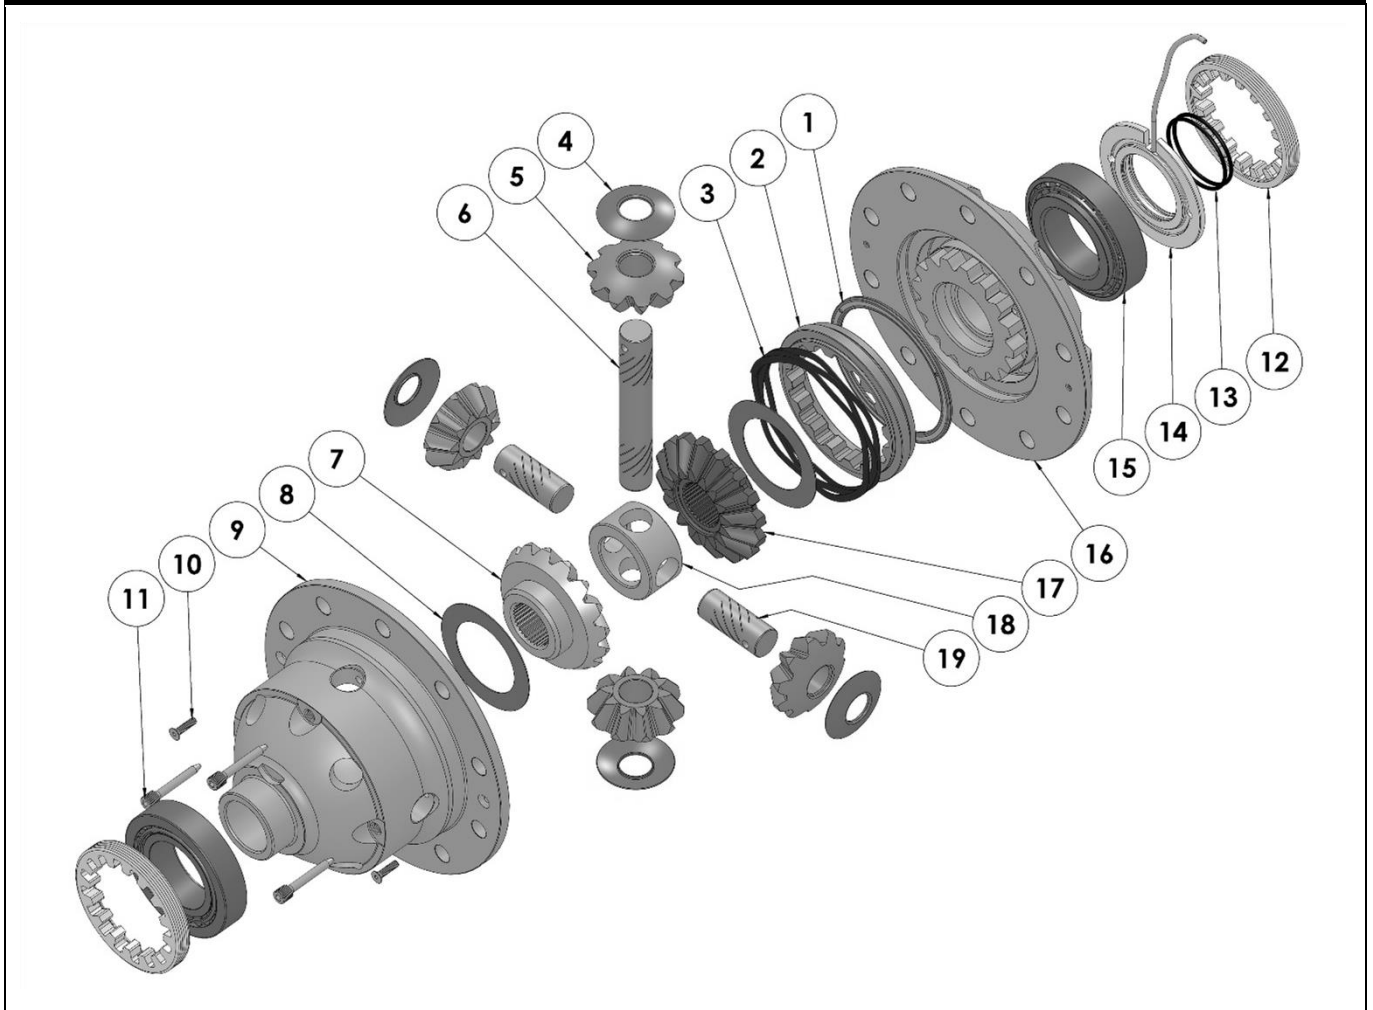

RD229

Nissan D23 RR, 34 Spline

PARTS LIST

ITEM #	QTY	DESCRIPTION	PART #	NOTES
1	1	BONDED SEAL	160702SP	
2	1	CLUTCH GEAR & WAVESPRING KIT	050906SP	
3	1	WAVESPRING	150706SP	
4	4	PINION THRUST WASHER	SEE NOTE	3
5	4	PINION GEAR	SEE NOTE	2
6	1	LONG CROSS SHAFT	060204SP	
7	1	SIDE GEAR	SEE NOTE	2
8	2	SIDE GEAR THRUST WASHER	SEE NOTE	3
9	1	DIFFERENTIAL CASE	013045SP	
10	1	COUNTERSUNK SCREW (PK OF 2)	200213SP	
11	1	RETAINING PIN SET (PK OF 4)	120601SP	
12	2	ADJUSTER NUT	NOT SUPPLIED	
13	1	SEAL HOUSING O-RINGS (PK OF 2)	160227-2	1
14	1	SEAL HOUSING KIT	081821SP	
15	2	TAPERED ROLLER BEARING	NOT SUPPLIED	
16	1	FLANGE CAP KIT	027345SP	
17	1	SPLINED SIDE GEAR	SEE NOTE	2
18	1	SPIDER BLOCK	070201SP	
19	2	SHORT CROSS SHAFT	060403SP	
*	1	BULKHEAD FITTING KIT (BANJO TYPE)	170114	4
*	1	AIR LINE (6mm DIA X 6m LONG)	170314	4
*	1	SOLENOID VALVE (12V)	180103	
*	1	SWITCH RR LOCKER	180224	
*	1	CABLE TIE (PK OF 25)	180305	
*	1	OPERATING & SERVICE MANUAL	210200	
*	1	INSTALLATION GUIDE	2102229	

* *Not illustrated in exploded view*

NOTES

- 1 For replacement O-rings use only BS138 Viton 75.
- 2 Available only as complete 6 gear set # 728H191.
- 3 Available only as complete thrust washer kit #730H01.
- 4 All diffs produced before serial #17070001 came with 5mm air connection system. For information contact ARB.
- * Fitment to OE locker models will require axle shafts from non-locked models, see Mercedes or Nissan.
OE diff lock actuator plug will need to be short circuited to avoid warning lights coming on.

RD229

Nissan D23 RR, 34 Spline

EXPLODED DIAGRAM

SPECIFICATIONS

Axle Spline	34 tooth, Ø34.9mm [1.37"]
Ratio Supported	All
Ring Gear ID	134.0mm [5.28"]
Ring Gear OD	215mm [8.46"]
Ring Gear Bolts	12 bolts on Ø173.9mm [6.85"]
Ring Gear Torque	198Nm [146 ft-lb]
Backlash	0.15-0.20mm [0.006-0.008"]
Bearing Cap Torque	88Nm [65 ft-lb]