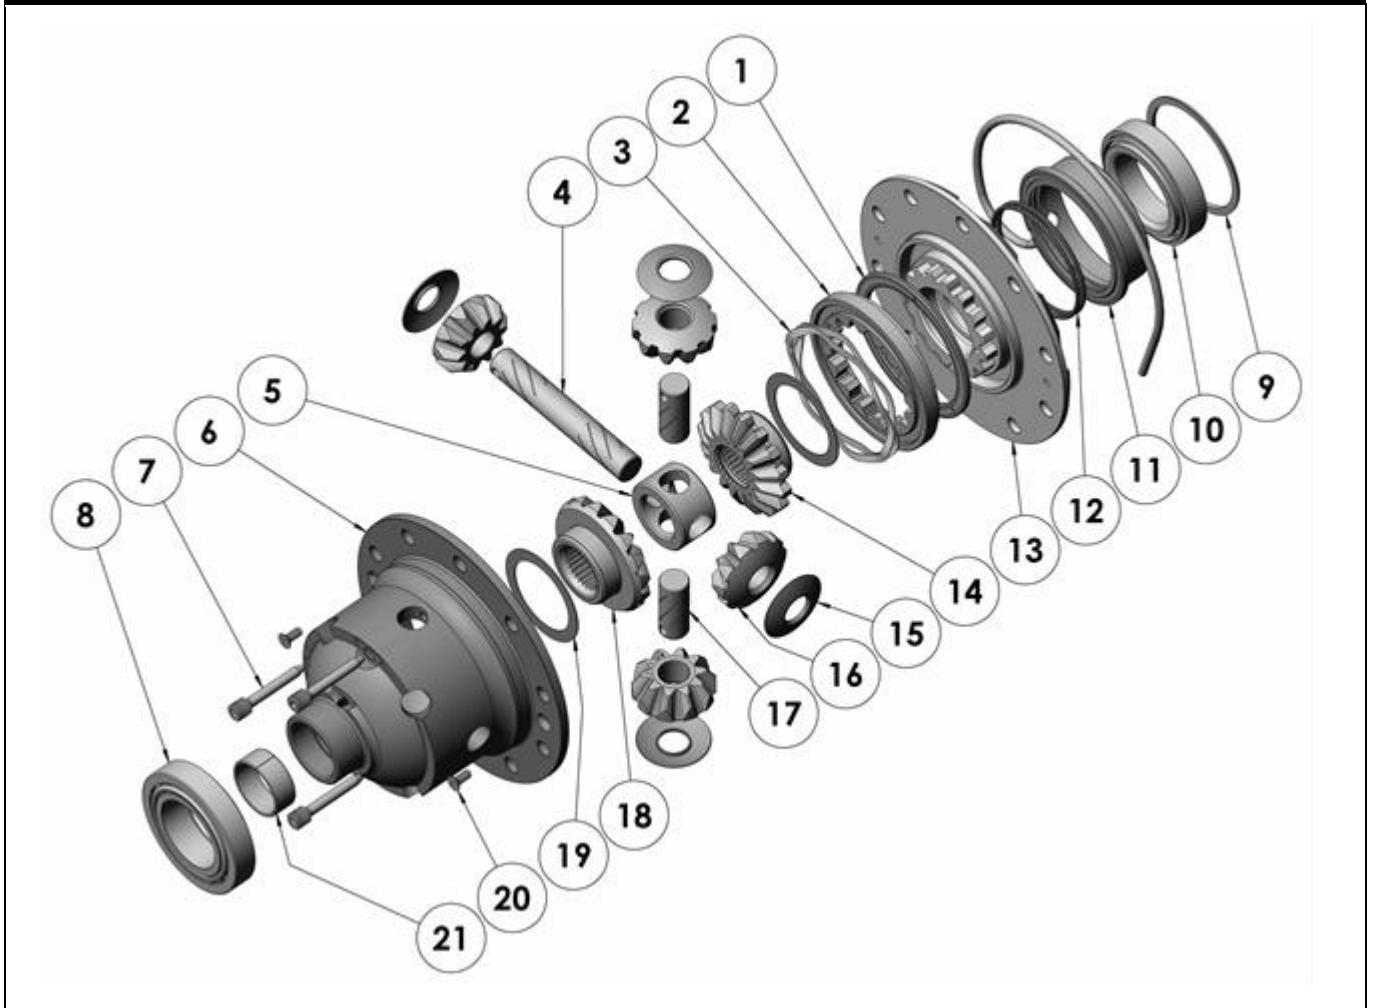

RD90

TOYOTA 7.5" IFS

PARTS LIST

ITEM #	QTY	DESCRIPTION	PART #	NOTES
1	1	BONDED SEAL	160701SP	
2	1	CLUTCH GEAR & WAVESPRING KIT	050902SP	
3	1	WAVESPRING	150702SP	
4	1	LONG CROSS SHAFT	061302SP	
5	1	SPIDER BLOCK	070503SP	
6	1	DIFFERENTIAL CASE	013101SP	
7	1	RETAINING PIN SET (PK OF 4)	120601SP	
8	1	TAPERED ROLLER BEARING	NOT SUPPLIED	
9	1	SHIM KIT	SHK008	
*	1	MASTER SHIM	150320	
10	1	TAPERED ROLLER BEARING	160117	2
11	1	SEAL HOUSING KIT	081701SP	
12	1	SEAL HOUSING O-RINGS (PK OF 2)	160251-2	1
13	1	FLANGE CAP KIT	028501SP	
14	1	SPLINED SIDE GEAR	SEE NOTE	3
15	4	PINION THRUST WASHER	SEE NOTE	4
16	4	PINION GEAR	SEE NOTE	3
17	2	SHORT CROSS SHAFT	061402SP	
18	1	SIDE GEAR	SEE NOTE	3
19	2	SIDE GEAR THRUST WASHER	SEE NOTE	4
20	1	COUNTERSUNK SCREW (PK OF 2)	200213SP	
21	2	ANTI-FRICTION BUSHING (PTFE)	160801SP	
*	1	AIR LINE (6mm DIA X 6m LONG)	170314	5
*	1	BULKHEAD FITTING KIT (BANJO TYPE)	170114	5
*	1	SOLENOID VALVE (12V)	180103	
*	1	CABLE TIE (PK OF 25)	180305	
*	1	SWITCH FR LOCKER	180223	
*	1	OPERATING & SERVICE MANUAL	210200	
*	1	INSTALLATION GUIDE	210290	

* *Not illustrated in exploded view*

NOTES

- 1 For replacement O-rings use only BS149 Viton 75.
- 2 For replacement bearing use Timken part # LM503349 / LM503310.
- 3 Available only as complete 6 gear set # 728J021
- 4 Available only as complete thrust washer kit #730J01
- 5 All diffs produced before serial #17070001 came with 5mm air connection system. For information contact ARB.
- Spare axle retaining clips may be required (not supplied) to refit CV shafts.

RD90

TOYOTA 7.5" IFS

EXPLODED DIAGRAM**SPECIFICATIONS**

Axle Spline	27 tooth, Ø28.0mm [1.10"]
Ratio Supported	All
Ring Gear ID	118.0mm [4.65"]
Ring Gear OD	191mm [7.5"]
Ring Gear Bolts	10 bolts on Ø140mm [5.51"]
Ring Gear Torque	96Nm [71 ft-lb]
Backlash	0.13-0.18mm [0.005-0.007"]
Bearing Cap Torque	85Nm [63 ft-lb]