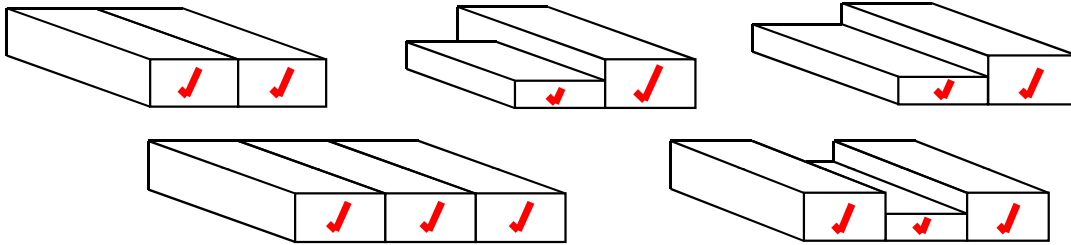

*Fitting a cargo barrier with a Roller Floor requires a barrier extension panel BEP500LH/RH or BEP530LH/RH.

**Stack draw must sit on top of fixed top draw modules (RD1045 and RD945).

1. Select two lower modules.
2. Select optional stack modules.
3. Select accessories

*Stack draw must sit on top of fixed top draw module (RD1355).

**Set of two.

Creating Custom Modular Roller Drawer System

1. Create a custom roller drawer solution for your customer.
2. Suitable for covered trailers, covered trays, covered utes and more.
3. Measure available space and ensure under floor access for installation.
4. Allow a minimum of 1.5 hours per module for install time, more if access requires removal and refit of parts. E.g. Fuel tank.
5. Select desired modules and configuration.
6. Modules can be installed as single, double or multi side by side or stacked.

SINGLE-All modules can be mounted as a single.

1. Single modules bolt down with four 10mm bolts to ADR specifications.

DOUBLE / MULTI- All modules can be mounted side by side.

1. Multiple modules lock together and bolt down with two 10 mm bolts per module.